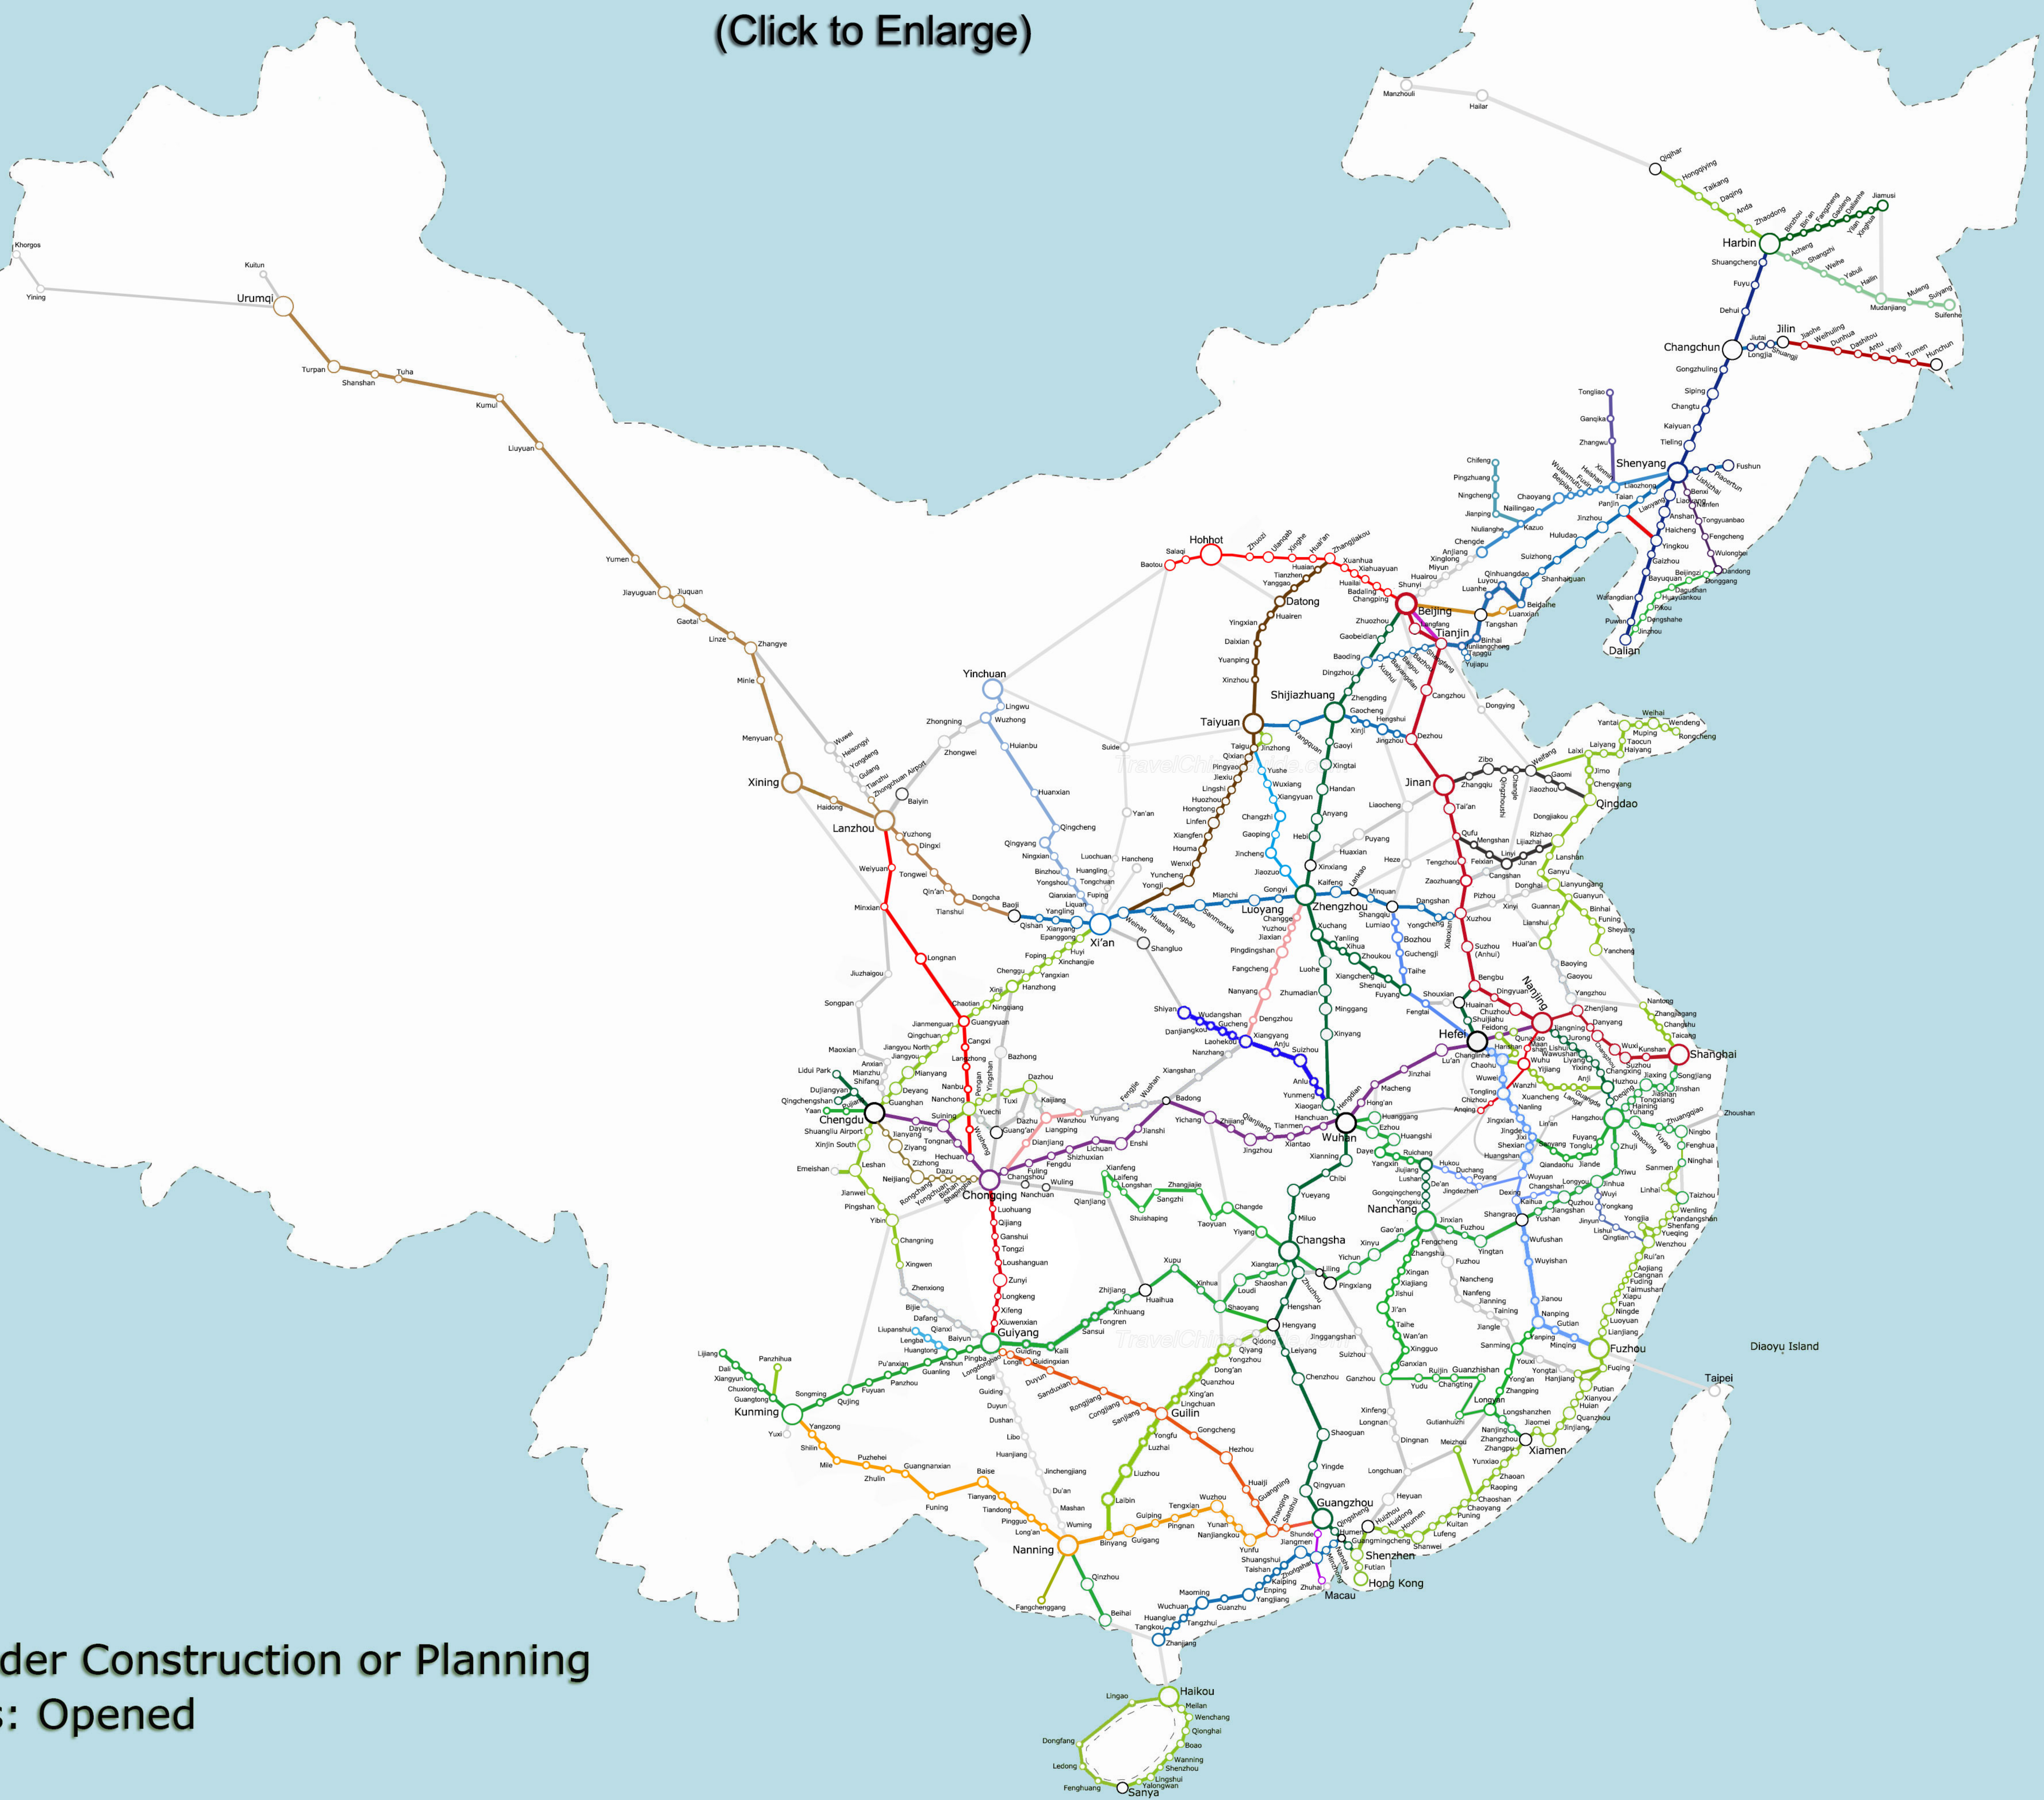

China High Speed Railway Planning Map

(Click to Enlarge)

Legend

- Grey Lines: Under Construction or Planning
- Colorized Lines: Opened